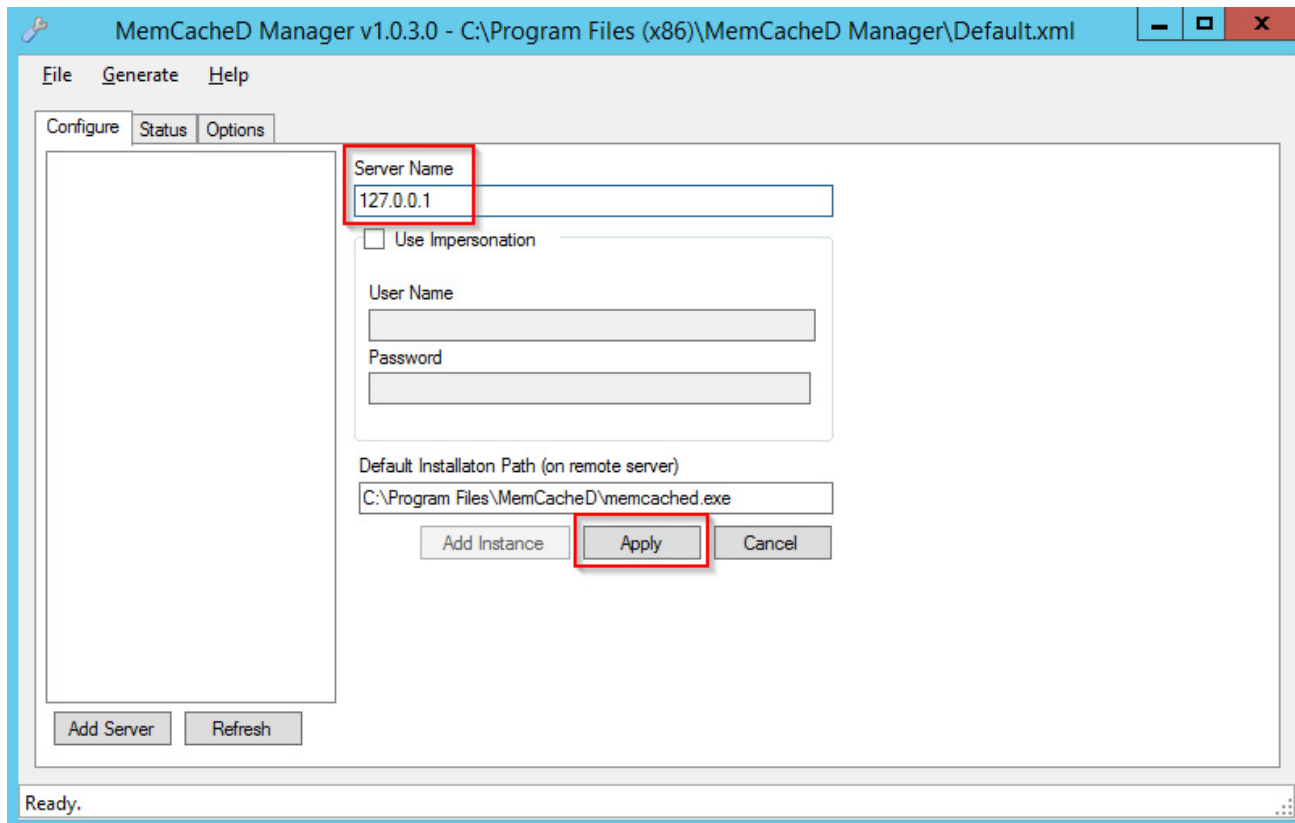

File:Setup:Setup memcached windows 02.jpg

- [File](#)
- [File history](#)
- [File usage](#)
- [Metadata](#)



File history

Click on a date/time to view the file as it appeared at that time.

	Date/Time	Thumbnail	Dimensions	User	Comment
current	15:30, 5 April 2017		806 × 510 (107 KB)	WikiSysop (talk contribs)	