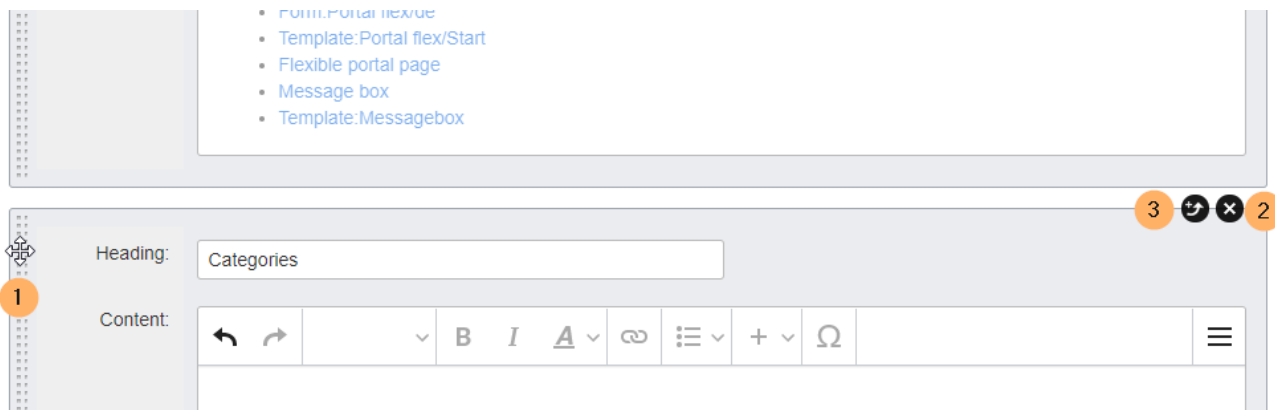

If you are a contributor and want to create the page, simply log in now.

Media in category "Templates"

This category contains only the following file.

[HW-PortalFlex-boxverschieben.png](#) 982
× 302; 21 KB

File:HW-PortalFlex-boxverschieben.png

- [File](#)
- [File history](#)
- [File usage](#)
